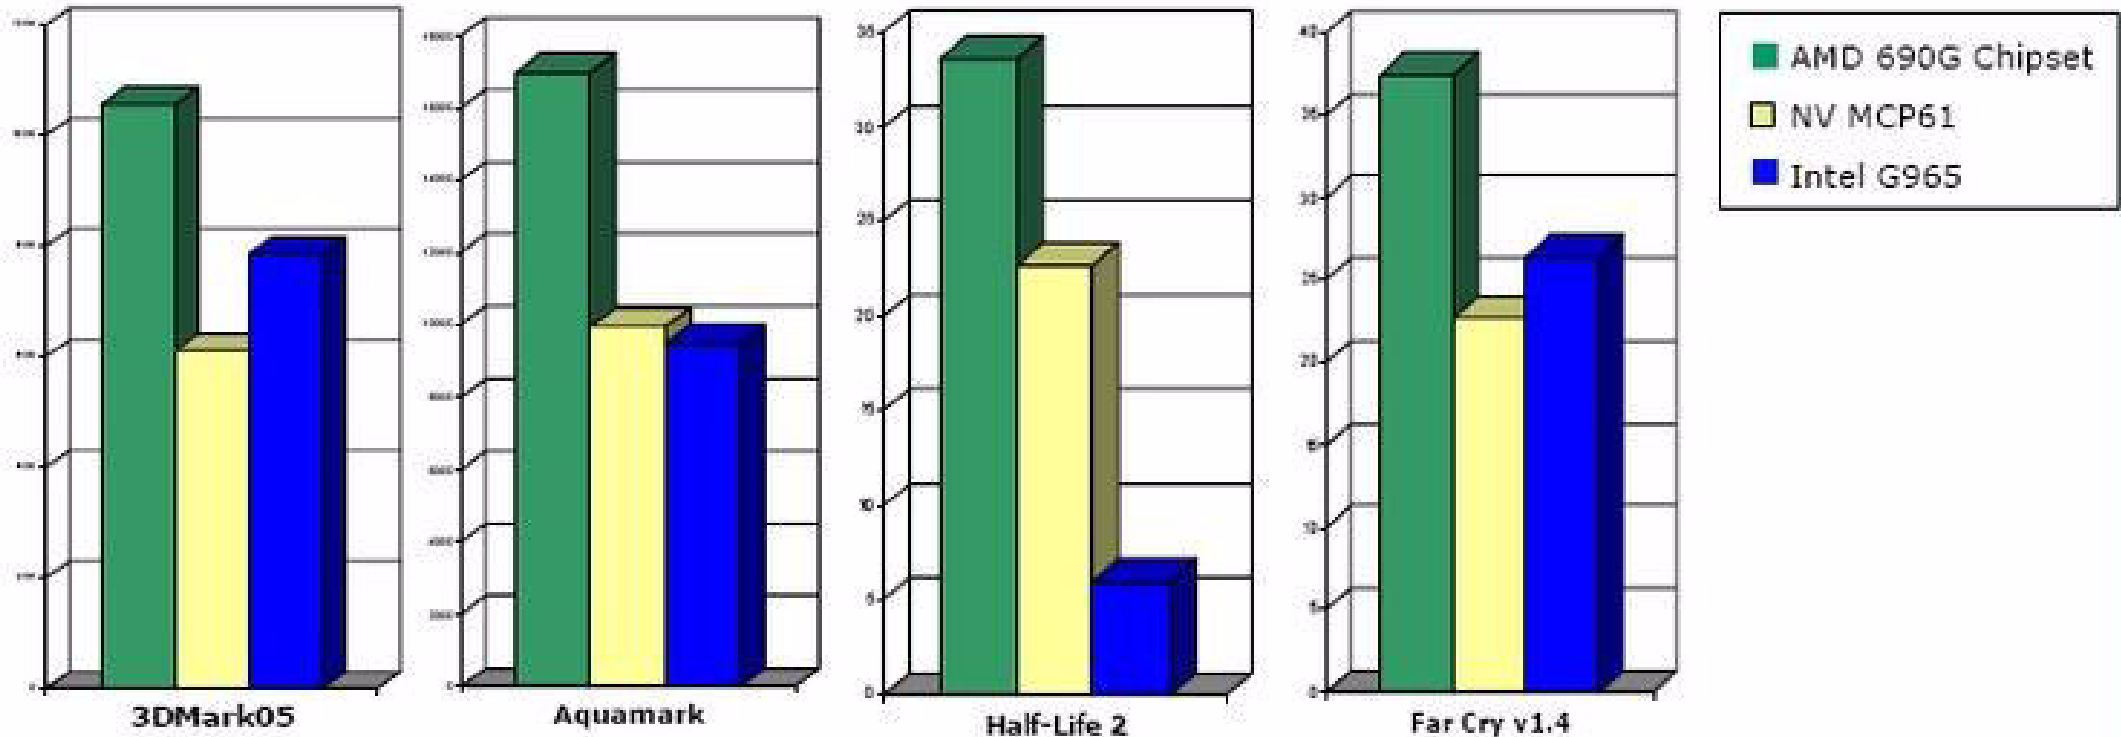

### System Configuration

- All benchmarks performed at 1024x768 with 0XAA, 0XAF, Aquamark with 4xAF
- Tests results based on February 8<sup>th</sup>, 2007 on Windows Vista
- AMD 690G chipset, AMD Athlon 64 X2 5200+, 2GB DDR2 667MHz
- Nvidia MCP61 chipset, AMD Athlon 64 X2 5200+, 2GB DDR2 667 MHz
- Intel G965 chipset, Conroe CPU 2.13GHz, 2GB DDR2 667 MHz
- AMD driver = 8.341, Nvidia driver = 7.15.10.9746, Intel driver = 7.14.10.1151